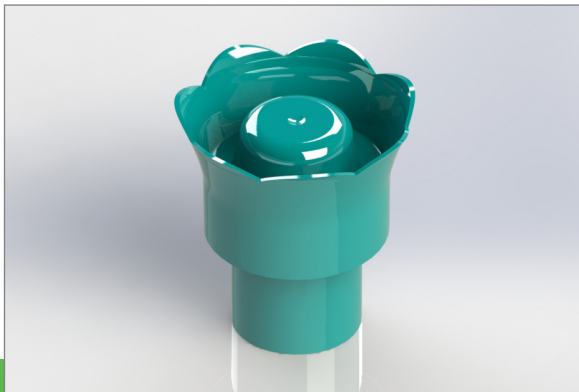

ZS 28 SV

Product

Specifications

Size: 38 mm
Type: screw cap
Bottle: PET
Material: PP
Seal: plug seal

ZO 38

Size: 38 mm
Type: screw cap
Bottle: PET
Material: PP
Seal: plug seal

ZO 38 RIBBED

Size: 42 mm
Type: screw cap
Bottle: PET
Material: PP
Seal: plug seal

ZO 42

Size: 48 mm
Type: screw cap
Bottle: PET
Material: PP
Seal: plug seal

ZO 48

Product

Specifications

Size: 38 mm
Type: screw cap
Bottle: PET
Material: PP
Seal: plug seal

ZO 38 CVET

Size: 42 mm
Type: screw cap
Bottle: PET
Material: PP
Seal: plug seal

ZO 42 CVET

Size: 38 mm
Type: screw cap
Bottle: PET
Material: PP
Seal: plug seal

ZO 38 G

Product

Specifications

Size: 28 mm
Type: screw cap
Bottle: PET
Material: PP, LDPE
Seal: plug seal

Z PP 28

Size: 33 mm
Type: screw cap
Bottle: PE
Material: PP
Seal: plug seal
Child resistant

ZD 33

Size: 38 mm
Type: screw cap
Bottle: PET, PE
Material: HDPE
Seal: various liners
Tamper evident function

Z 38 U