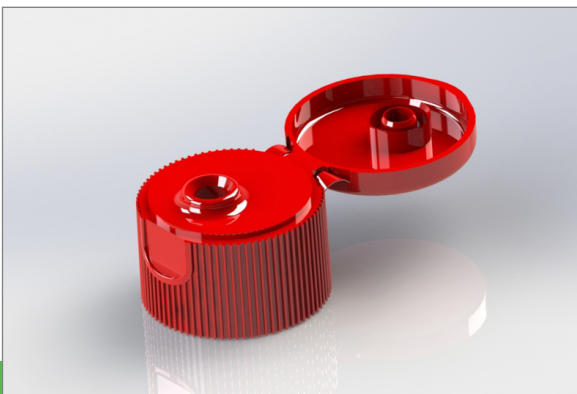

Product

Specifications

Size: 28 mm
Type: snap on cap
Bottle: PET, HDPE
Material: PP
Seal: plug seal

ZS 28 M FLIP TOP

Size: 28 mm
Type: snap on cap
Bottle: PET, HDPE
Material: PP
Seal: plug seal

ZS 28 H FLIP TOP

Size: 28 mm
Type: screw cap
Bottle: PET
Material: PP
Seal: plug seal
Tamper evident function
Orifice: different sizes

Z 28 PF FLIP TOP

Product

Specifications

Size: 28 mm
Outside diameter: 45 mm
Type: screw cap
Bottle: PET
Material: PP
Seal: plug seal

ZS 28

Size: 28 mm
Outside diameter: 45 mm
Type: screw cap
Bottle: PET
Material: PP
Seal: plug seal

ZS 28 FLIP TOP

Size: 28 mm
Outside diameter: 50 mm
Type: screw cap
Bottle: PET
Material: PP
Seal: plug seal

ZS 28 SV

Product

Specifications

Size: 38 mm
Type: screw cap
Bottle: PET
Material: PP
Seal: plug seal

ZO 38

Size: 38 mm
Type: screw cap
Bottle: PET
Material: PP
Seal: plug seal

ZO 38 RIBBED

Size: 42 mm
Type: screw cap
Bottle: PET
Material: PP
Seal: plug seal