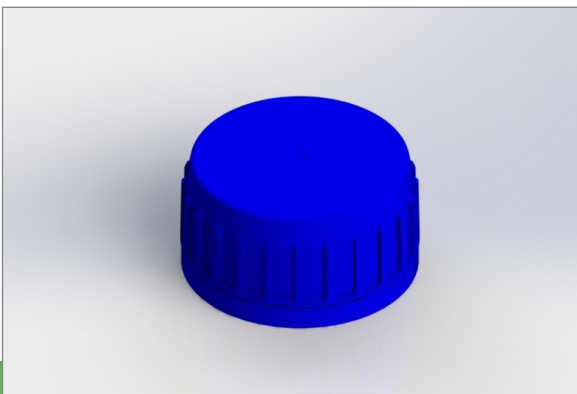

ZS 28 SV

Product

Specifications

Size: 38 mm
Type: screw cap
Bottle: PET
Material: PP
Seal: plug seal

ZO 38

Size: 38 mm
Type: screw cap
Bottle: PET
Material: PP
Seal: plug seal

ZO 38 RIBBED

Size: 42 mm
Type: screw cap
Bottle: PET
Material: PP
Seal: plug seal

ZO 42

Size: 48 mm
Type: screw cap
Bottle: PET
Material: PP
Seal: plug seal

ZO 48

Product

Specifications

Size: 38 mm
Type: screw cap
Bottle: PET
Material: PP
Seal: plug seal

ZO 38 CVET

Size: 42 mm
Type: screw cap
Bottle: PET
Material: PP
Seal: plug seal

ZO 42 CVET

Size: 38 mm
Type: screw cap
Bottle: PET
Material: PP
Seal: plug seal

ZO 38 G

Product

Specifications

Size: 28 mm
Type: screw cap
Bottle: PET
Material: PP, LDPE
Seal: plug seal

Z PP 28

Size: 33 mm
Type: screw cap
Bottle: PE
Material: PP
Seal: plug seal
Child resistant

ZD 33

Size: 38 mm
Type: screw cap
Bottle: PET, PE
Material: HDPE
Seal: various liners
Tamper evident function

Z 38 U