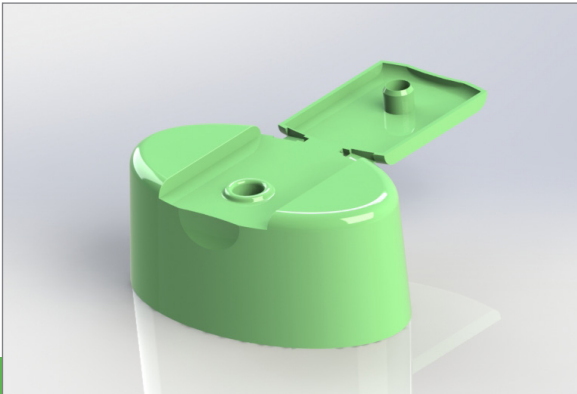

Product

Specifications

Size: 28 mm
Type: snap on cap
Bottle: PET, HDPE
Material: PP
Seal: plug seal

ZS 28 M FLIP TOP

Size: 28 mm
Type: snap on cap
Bottle: PET, HDPE
Material: PP
Seal: plug seal

ZS 28 H FLIP TOP

Size: 28 mm
Type: screw cap
Bottle: PET
Material: PP
Seal: plug seal
Tamper evident function
Orifice: different sizes

Z 28 PF FLIP TOP

Product

Specifications

Size: 28 mm
Outside diameter: 45 mm
Type: screw cap
Bottle: PET
Material: PP
Seal: plug seal

ZS 28

Size: 28 mm
Outside diameter: 45 mm
Type: screw cap
Bottle: PET
Material: PP
Seal: plug seal

ZS 28 FLIP TOP

Size: 28 mm
Outside diameter: 50 mm
Type: screw cap
Bottle: PET
Material: PP
Seal: plug seal

ZS 28 SV

Product

Specifications

Size: 38 mm
Type: screw cap
Bottle: PET
Material: PP
Seal: plug seal

ZO 38

Size: 38 mm
Type: screw cap
Bottle: PET
Material: PP
Seal: plug seal

ZO 38 RIBBED

Size: 42 mm
Type: screw cap
Bottle: PET
Material: PP
Seal: plug seal