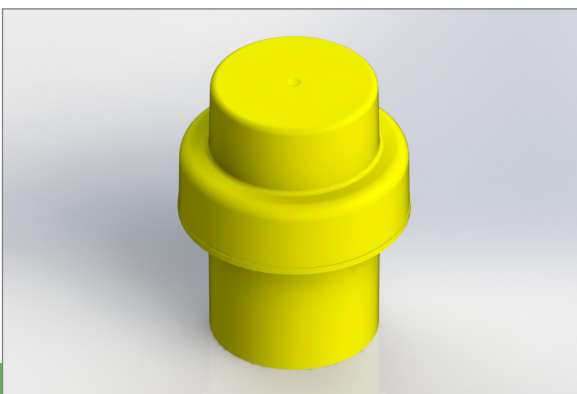

ZS 28

Size: 28 mm
Outside diameter: 45 mm
Type: screw cap
Bottle: PET
Material: PP
Seal: plug seal

ZS 28 FLIP TOP

Size: 28 mm
Outside diameter: 50 mm
Type: screw cap
Bottle: PET
Material: PP
Seal: plug seal

ZS 28 SV

Product

Specifications

Size: 38 mm
Type: screw cap
Bottle: PET
Material: PP
Seal: plug seal

ZO 38

Size: 38 mm
Type: screw cap
Bottle: PET
Material: PP
Seal: plug seal

ZO 38 RIBBED

Size: 42 mm
Type: screw cap
Bottle: PET
Material: PP
Seal: plug seal

ZO 42

Size: 48 mm
Type: screw cap
Bottle: PET
Material: PP
Seal: plug seal

ZO 48

Product

Specifications

Size: 38 mm
Type: screw cap
Bottle: PET
Material: PP
Seal: plug seal

ZO 38 CVET

Size: 42 mm
Type: screw cap
Bottle: PET
Material: PP
Seal: plug seal

ZO 42 CVET

Size: 38 mm
Type: screw cap
Bottle: PET
Material: PP
Seal: plug seal

ZO 38 G

Product

Specifications

Size: 28 mm
Type: screw cap
Bottle: PET
Material: PP, LDPE
Seal: plug seal

Z PP 28

Size: 33 mm
Type: screw cap
Bottle: PE
Material: PP
Seal: plug seal
Child resistant