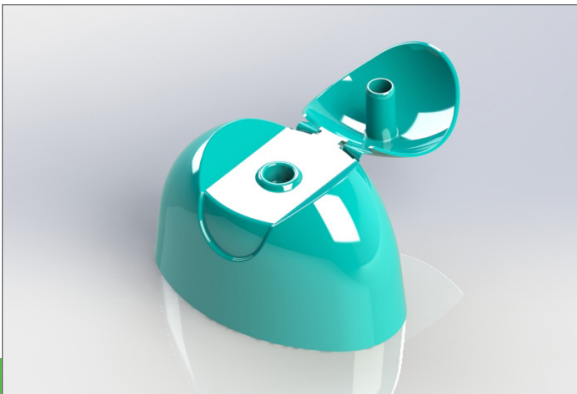

Product

Specifications

Size: 28 mm
Type: snap on cap
Bottle: PET, HDPE
Material: PP
Seal: plug seal

ZS 28 M FLIP TOP

Size: 28 mm
Type: snap on cap
Bottle: PET, HDPE
Material: PP
Seal: plug seal

ZS 28 H FLIP TOP

Size: 28 mm
Type: screw cap
Bottle: PET
Material: PP
Seal: plug seal
Tamper evident function
Orifice: different sizes

Z 28 PF FLIP TOP

Product

Specifications

Size: 28 mm
Outside diameter: 45 mm
Type: screw cap
Bottle: PET
Material: PP
Seal: plug seal

ZS 28

Size: 28 mm
Outside diameter: 45 mm
Type: screw cap
Bottle: PET
Material: PP
Seal: plug seal

ZS 28 FLIP TOP

Size: 28 mm
Outside diameter: 50 mm
Type: screw cap
Bottle: PET
Material: PP
Seal: plug seal

ZS 28 SV

Product

Specifications

Size: 38 mm
Type: screw cap
Bottle: PET
Material: PP
Seal: plug seal

ZO 38

Size: 38 mm
Type: screw cap
Bottle: PET
Material: PP
Seal: plug seal

ZO 38 RIBBED

Size: 42 mm
Type: screw cap
Bottle: PET
Material: PP
Seal: plug seal