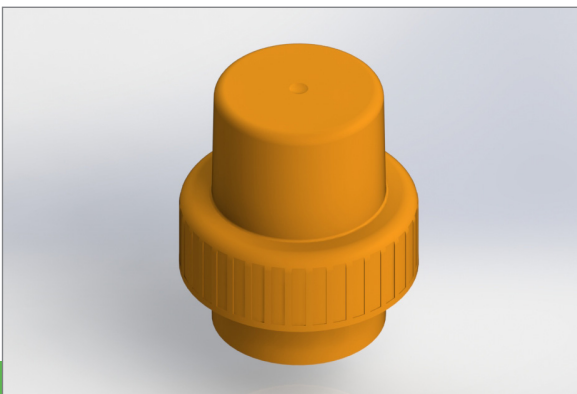

ZS 28

Size: 28 mm
Outside diameter: 45 mm
Type: screw cap
Bottle: PET
Material: PP
Seal: plug seal

ZS 28 FLIP TOP

Size: 28 mm
Outside diameter: 50 mm
Type: screw cap
Bottle: PET
Material: PP
Seal: plug seal

ZS 28 SV

Product

Specifications

Size: 38 mm
Type: screw cap
Bottle: PET
Material: PP
Seal: plug seal

ZO 38

Size: 38 mm
Type: screw cap
Bottle: PET
Material: PP
Seal: plug seal

ZO 38 RIBBED

Size: 42 mm
Type: screw cap
Bottle: PET
Material: PP
Seal: plug seal

ZO 42

Size: 48 mm
Type: screw cap
Bottle: PET
Material: PP
Seal: plug seal

ZO 48

Product

Specifications

Size: 38 mm
Type: screw cap
Bottle: PET
Material: PP
Seal: plug seal

ZO 38 CVET

Size: 42 mm
Type: screw cap
Bottle: PET
Material: PP
Seal: plug seal

ZO 42 CVET

Size: 38 mm
Type: screw cap
Bottle: PET
Material: PP
Seal: plug seal

ZO 38 G

Product

Specifications

Size: 28 mm
Type: screw cap
Bottle: PET
Material: PP, LDPE
Seal: plug seal

Z PP 28

Size: 33 mm
Type: screw cap
Bottle: PE
Material: PP
Seal: plug seal
Child resistant