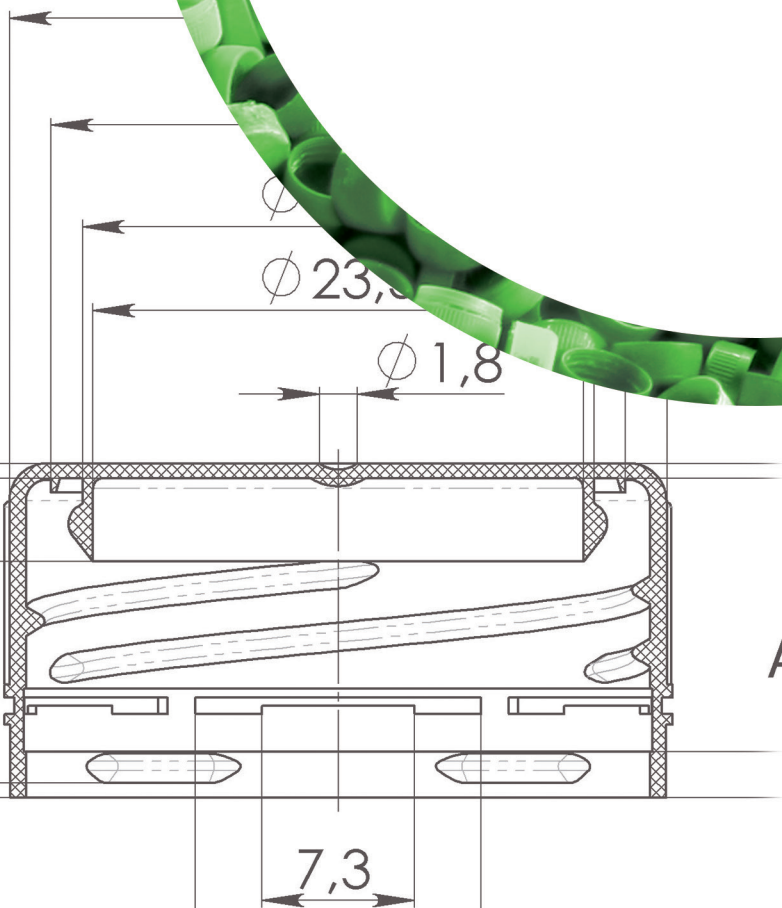

PRODUCT CATALOG